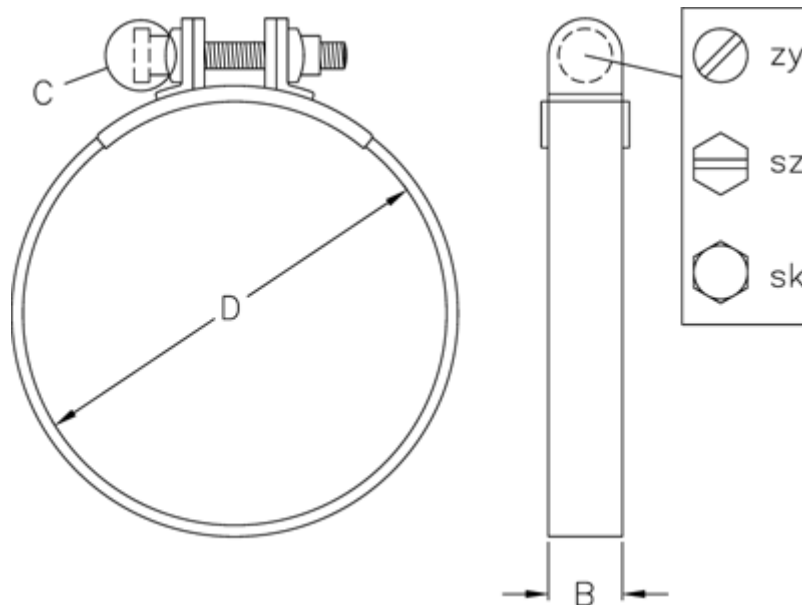

Data Sheet

Article number: 021200700014

Description: Sealing Clamp S 14 W5

Measures

C (screw type) = ZY

Diameter D = 14

Width B = 9